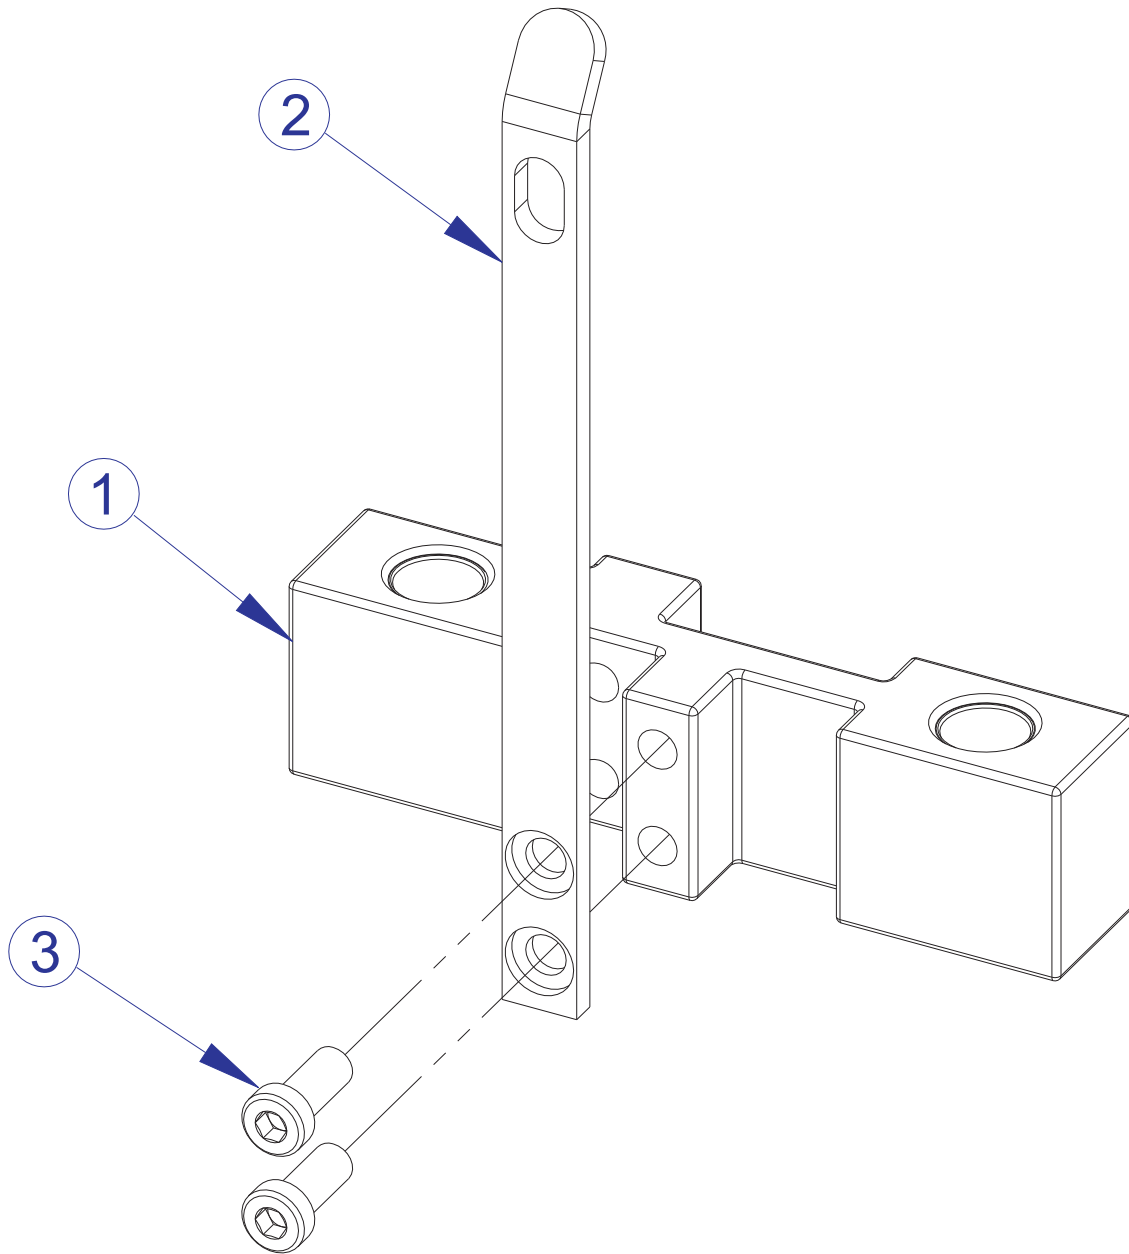

FZAB ABDOMINAL 10 LB INCREMENT WEIGHT ASSEMBLY - 7327701

ITEM NO.	QTY.	PART NO.	DESCRIPTION
1	1	7968501	ASSY, FZ INC WEIGHT 5LB
2	1	7328101	BRKT, INCREMENT WT - 10 LB
3	2	3236202	SCREW, M10 X1.5 25MM